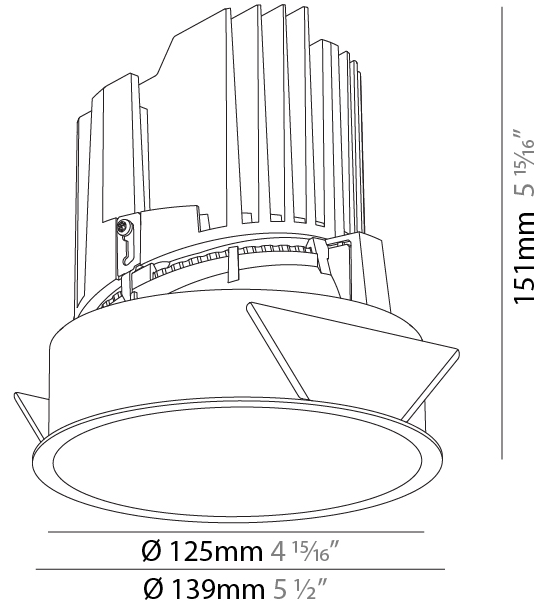

PHYSICAL

Shape: Round
Diameter (mm): 139
Diameter (in): 5 1/2
Height (mm): 151
Height (in): 5 15/16
Ceiling Thickness (mm): 10 / 12.5 / 15
Ceiling Thickness (in): 3/8 or 1/2 or 9/16
Min. Recessing Depth (mm): 170
Min. Recessing Depth (in): 6 11/16
Light Distribution: Downlight
Weight (kg): 0.946
Weight (lbs): 2.09
Fixture Finish: SSR / BKV / CWI / CRY / HAB / UFT / ITA / RUA / FTG / MYG / LOD / PUS / FRO / FUP / KIA / POP / BLS / SPG / MEY / GOH / GUM / CHC / COM / ABZ / JAG / OBR / MOS / ROR
Fixture Material: Aluminum Die Cast
Cut-out Measurements: 130mm / 5 1/8"

ELECTRICAL

Lamp Type: LED (Zhaga Standard)
Input Wattage (W): 13.2 / 16.5
Total Output Wattage (W): 12 / 14
Dimming: Tri-Mode (Non-Dimming and Phase Dimming (120Vac only) and 0-10V Dimming)
Driver Included: No
Driver Location: Recessed Housing
Driver Type: Constant Current - Universal
Driver Class: Class 2
Housing: See components
Input Voltage (V): 120 - 277
Constant Current (MA): 350

LED

Number of LEDs: 1
Color Temperature (°K): 2700 / 3000 / 3500 / 4000
Max. Delivered Lumen (lm): 810 / 900 / 970 / 990
Nominal Lumen (lm): 960 / 1070 / 1156 / 1180
CRI: >90 CRI
Efficiency (%): 0.905
Lamp Life (hrs): 50000

OPTICAL

Reflector: 10

RATINGS AND CERTIFICATIONS

Certified By: Certified for North American Standards
IP rating: IP54